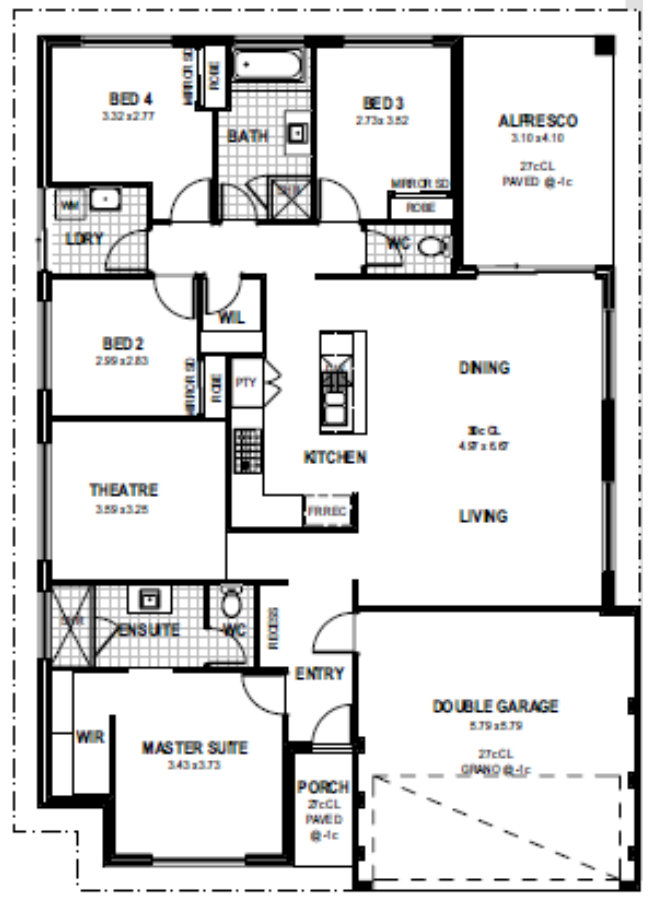

# Atlantis Beach

TWO ROCKS

15 x 30m

450sqm

\* Artist impression only

## The Value

4 2 2

FROM  
**\$374,530\***

- Turn Key Package
- 30c ceilings internally, 27c to garage & porch
- Feature front elevation
- High quality fixtures and leading edge design

Karla McLean  
0439 311 768