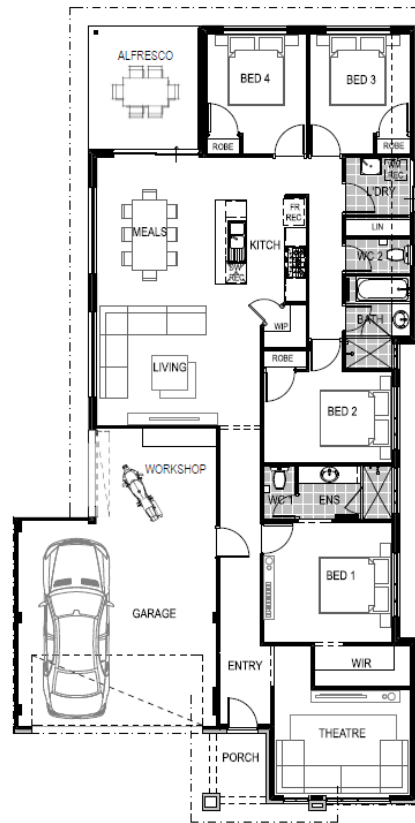

Atlantis Beach

TWO ROCKS

12.5 x 30m

375sqm

* Artist impression only

The Neptune

4 🛏️ 2 🚿 2 🚗

FROM
\$335,900*

- 4x2 with queen sized bedrooms
- Theatre down the front
- Workshop for the toys
- Alfresco for entertaining

Clinton Edwards
0427 983 169

* Prices subject to change without notice.
Photos for illustrative purposes only and
may not comply with design guidelines.