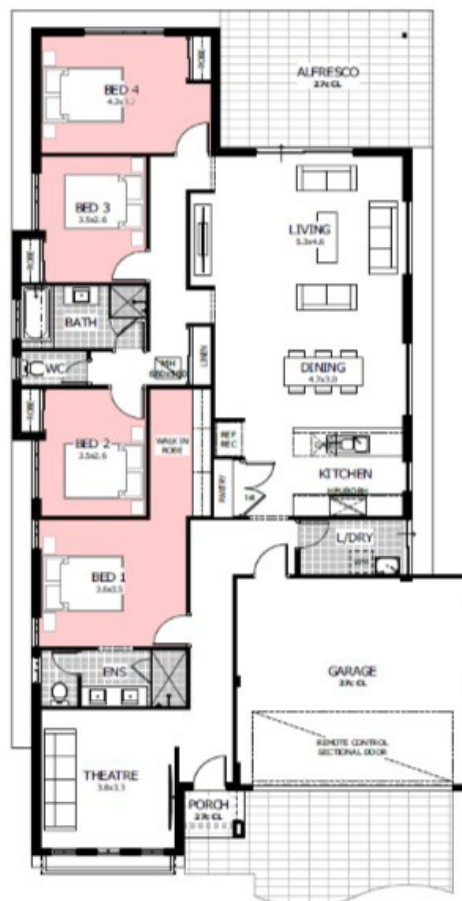

Atlantis Beach

TWO ROCKS

12.5 x 30m

375sqm

* Artist impression only

The Roosevelt

4 2 2

FROM
\$372,290*

- 900mm Stainless steel appliances and 20mm Caesarstone benchtops
- LED downlights throughout
- Master bedroom with fully appointed ensuite and walk-in-robe recess
- Mirrored sliding doors to robes
- Glass pivot screen doors to showers
- Quality floor coverings and blinds