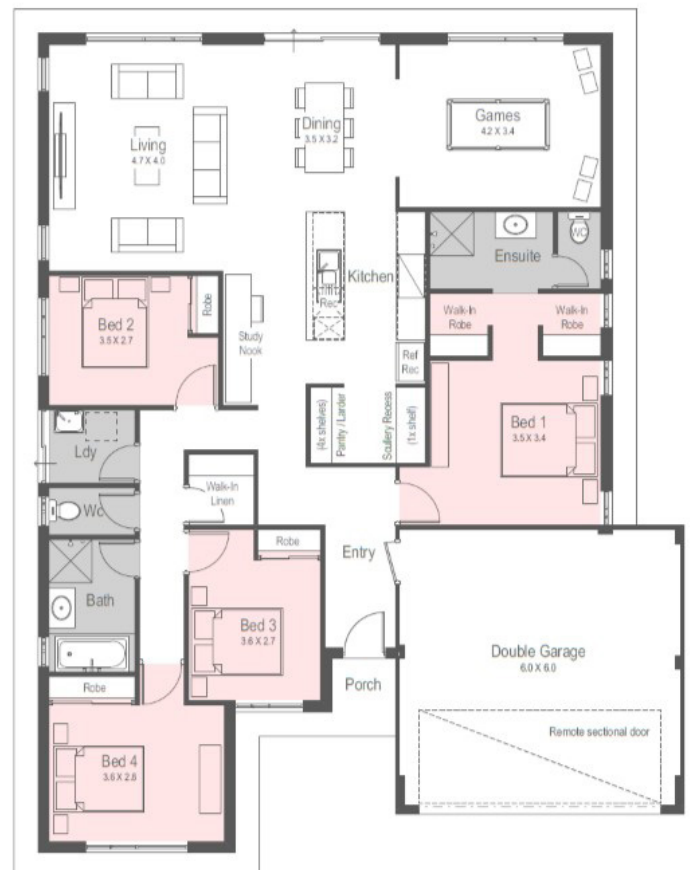

Atlantis Beach

TWO ROCKS

15 x 30m

450sqm

* Artist impression only

The Monterey

4 2 2

FROM
\$396,890*

- Quality flooring and blinds throughout
- 900mm Stainless steel appliances and 20mm Caesarstone benchtops
- Intelligent Home 5 point smart wiring package
- LED downlights throughout and fluro to garage
- Master bedroom with fully appointed ensuite
- Mirrored sliding doors to robes
- Glass pivot screen doors to showers