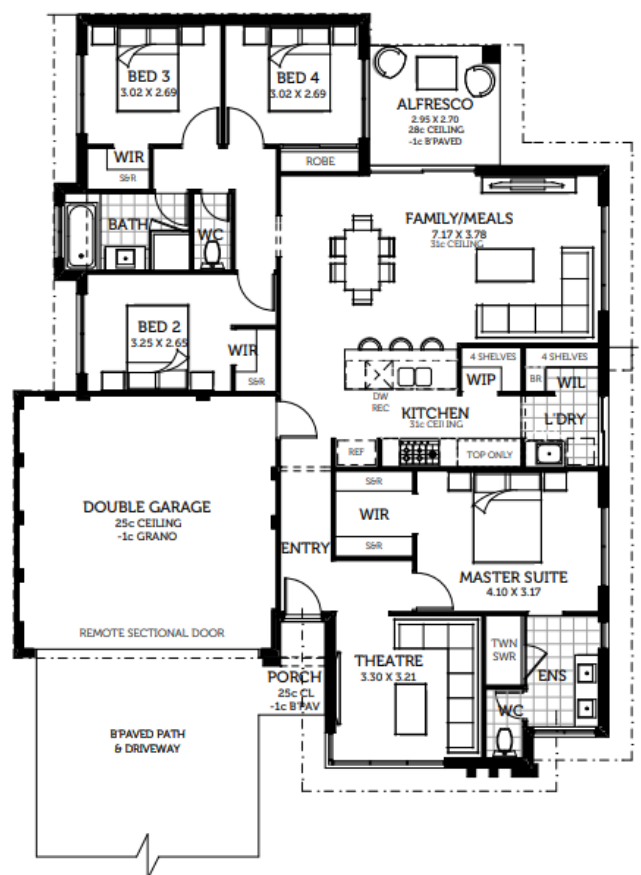

# Atlantis Beach

TWO ROCKS

15 x 20m

300sqm

Artist impression only

## The Odin

4 2 2

FROM  
**\$333,000\***

- iDesign your own unique layout
- Reverse cycled air-conditioning
- All interior painting completed by builder
- High spec flooring throughout
- Stone benchtops throughout
- 31c ceilings through living area