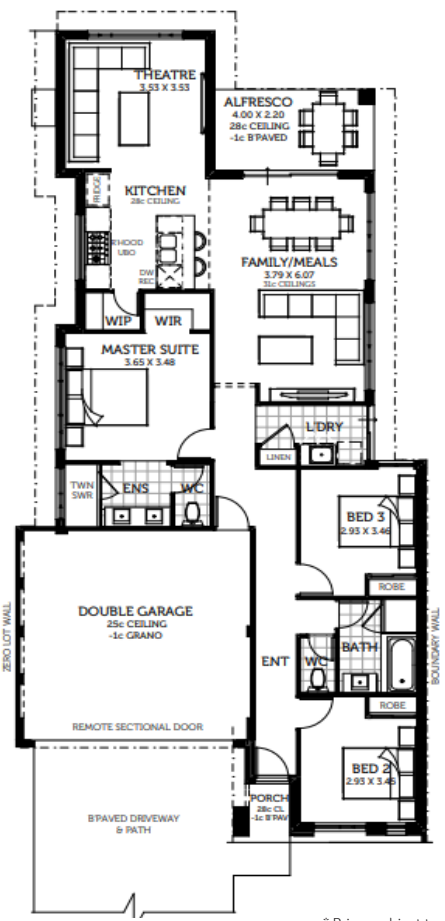

* Prices subject to change without notice. Photos for illustrative purposes only and may not comply with design guidelines.