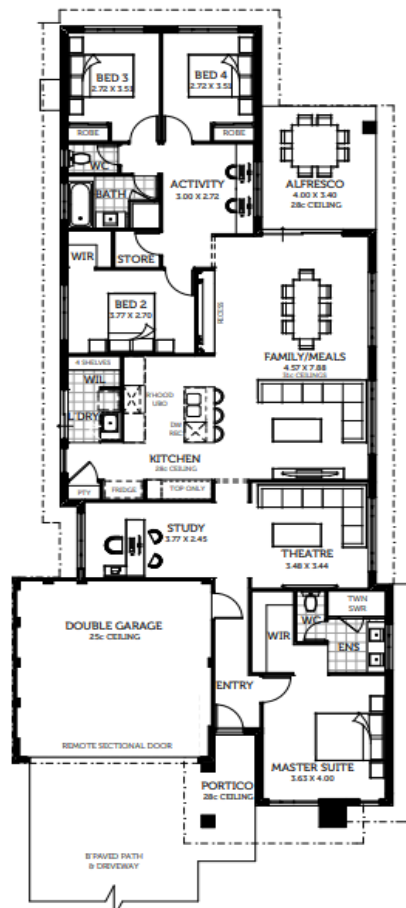

* Prices subject to change without notice.
Photos for illustrative purposes only and
may not comply with design guidelines.

(08) 9561 1700
atlantisbeach.com.au