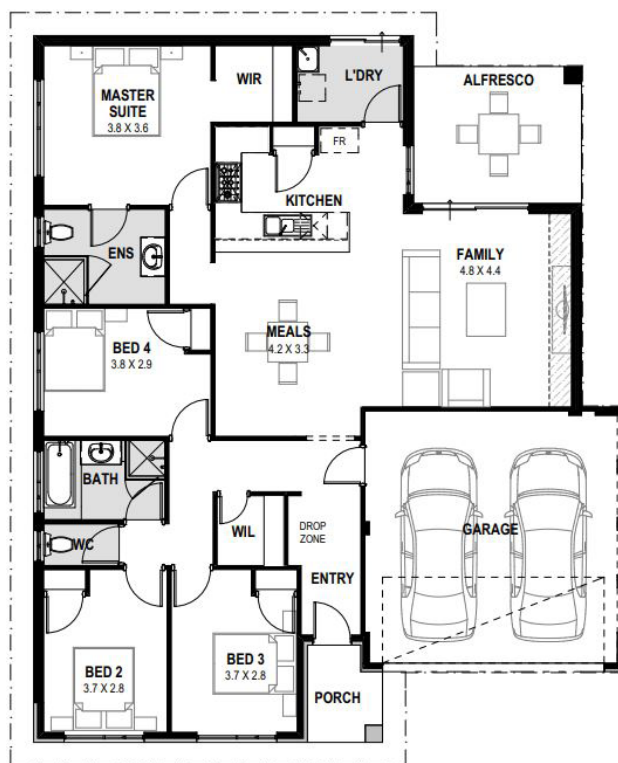

Atlantis Beach

TWO ROCKS

15 x 20m

300sqm

* Artist impression only

My Cambridge

4 2 2

FROM
\$305,020*

- High Ceilings
- Open plan Living/Dining/Kitchen
- Stone benchtops
- Designer tapware
- 900mm appliances
- Double GPO with dual USB ports

my homes wa
WE TURN A HOUSE INTO A HOME

Dan Killick
0449 797 363