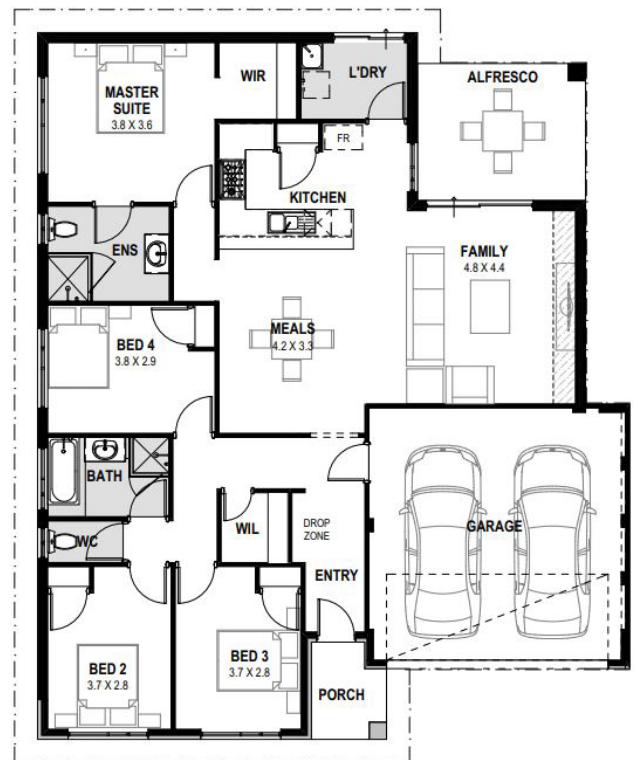

Atlantis Beach

TWO ROCKS

15 x 20m

300sqm

* Artist impression only

My Cambridge

4 2 2

FROM
\$305,020*

- High Ceilings
- Open plan Living/Dining/Kitchen
- Stone benchtops
- Designer tapware
- 900mm appliances
- Double GPO with dual USB ports

my homes wa
WE TURN A HOUSE INTO A HOME

Dan Killick
0449 797 363