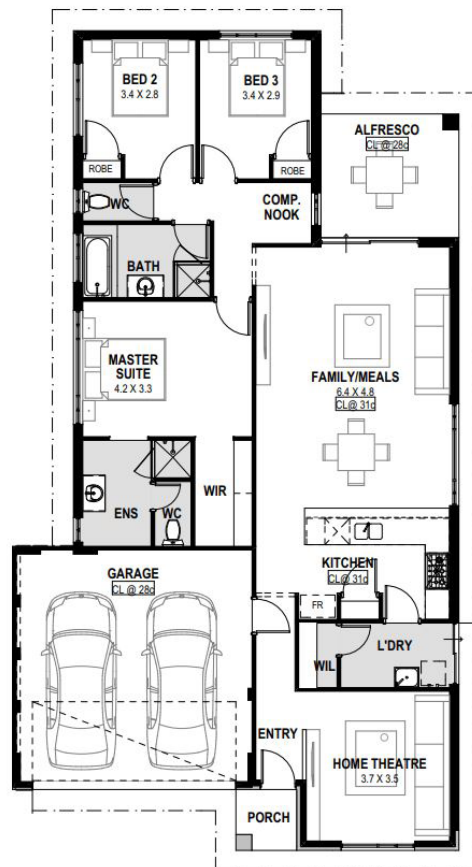

Artist impression only

* Prices subject to change without notice. Photos for illustrative purposes only and may not comply with design guidelines.

(08) 9561 1700
atlantisbeach.com.au

BLAINE HALL-JONES 0421 356 006