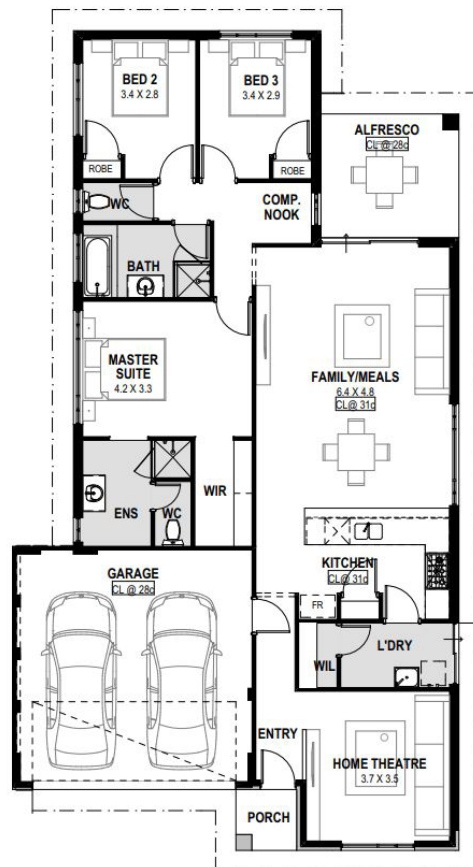

* Prices subject to change without notice.
Photos for illustrative purposes only and
may not comply with design guidelines.

(08) 9561 1700
atlantisbeach.com.au