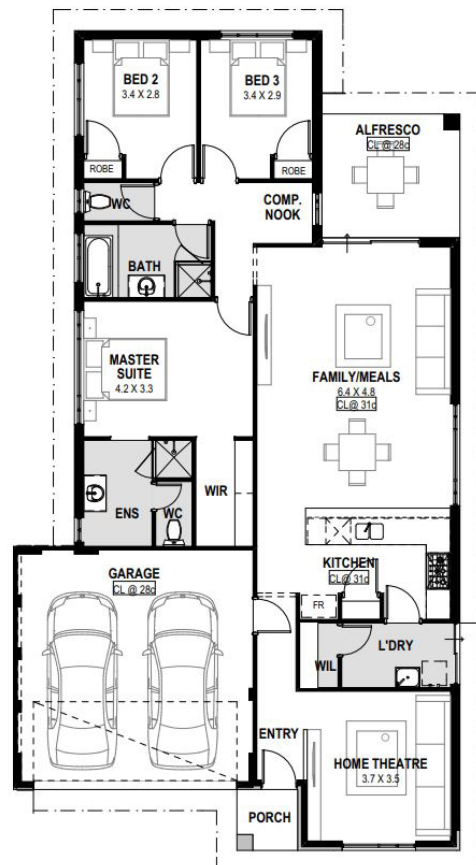

Artist impression only

* Prices subject to change without notice. Photos for illustrative purposes only and may not comply with design guidelines.

(08) 9561 1700
atlantisbeach.com.au