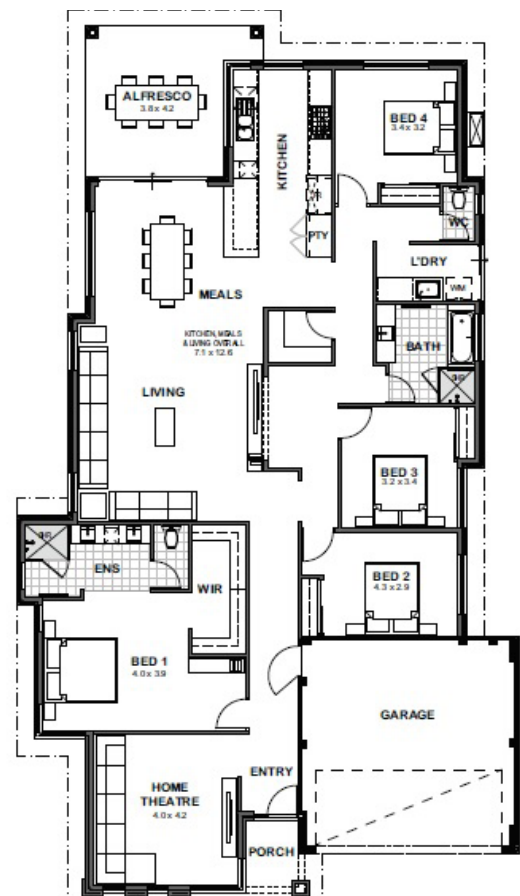

15 x 30m

450m²

* Artist impression only

The Valetta

4  2  2 

FROM
\$397,990*

- Stone Bench tops to Kitchen, Bathroom, Ensuite and Laundry
- As Displayed feature front elevation
- 30c Ceilings to whole house
- Premium Flick mix taps
- Hob-less Showers with pivot glass doors
- Certified Quality Assurance