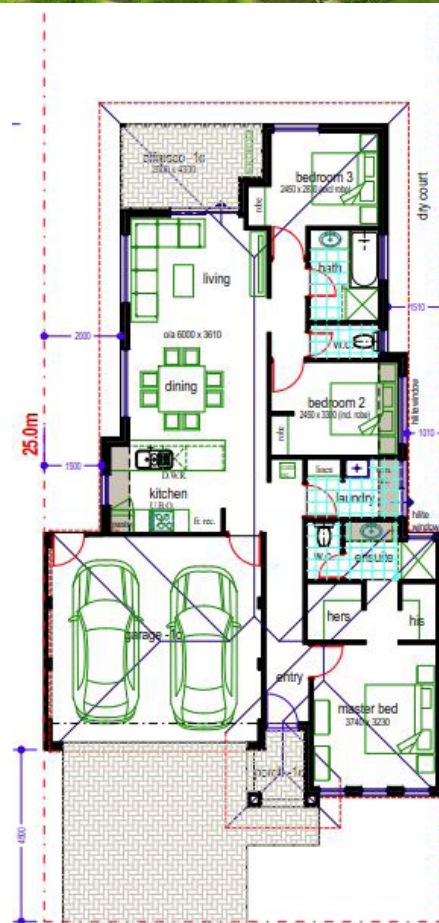

10.5 x 30m

315m²

Artist impression only

The Mermaid

3  2  2 

FROM
\$312,400*

- His and Hers walk in robes
- 30c ceilings throughout (or 31c in the living areas)
- 900mm stove top as standard
- 30sqm of paving for the alfresco and driveway
- Soft close cabinetry in the kitchen
- Colorbond or tiled roof, you choose