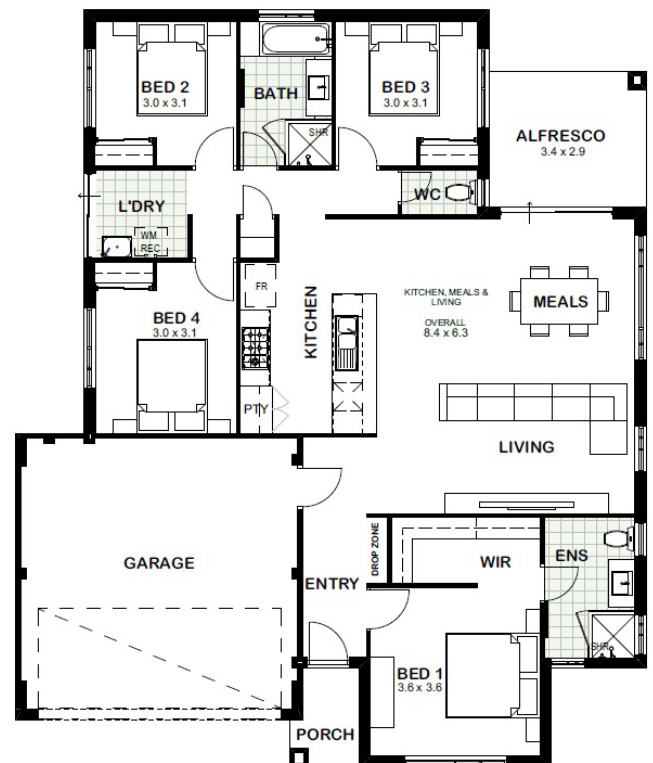

15 x 20m

300sqm

* Artist impression only

The Dakota

4  2  2 

FROM
\$330,090*

- Ducted Reverse Cycle AC
- Raised Ceilings To Entire Home
- Stone Bench Tops to Kitchen, Bathroom, Ensuite and inset laundry basin
- 600x600 Tiles to All living and Passages
- Choice Of Feature Front Elevations
- Carpets and Window Treatments Throughout