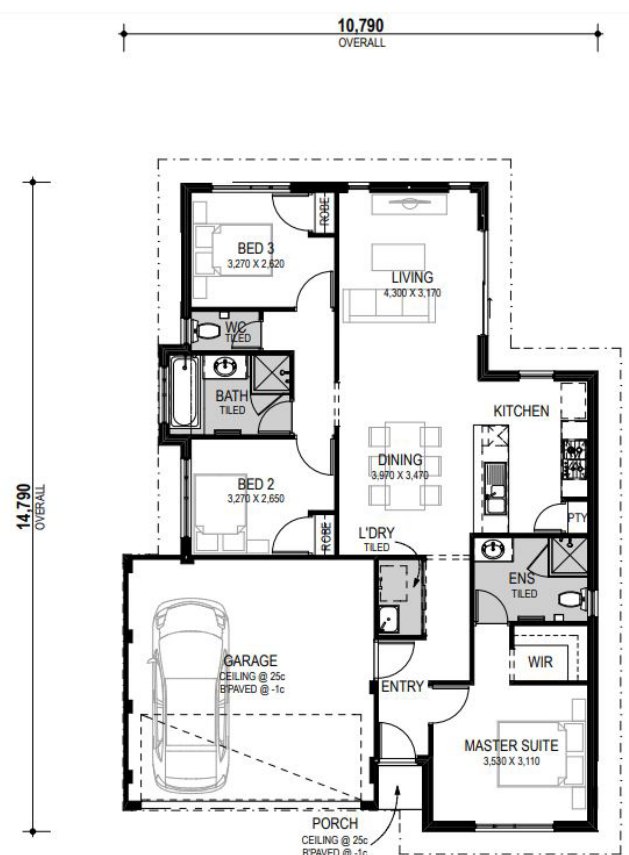

* Prices subject to change without notice. Photos for illustrative purposes only and may not comply with design guidelines.