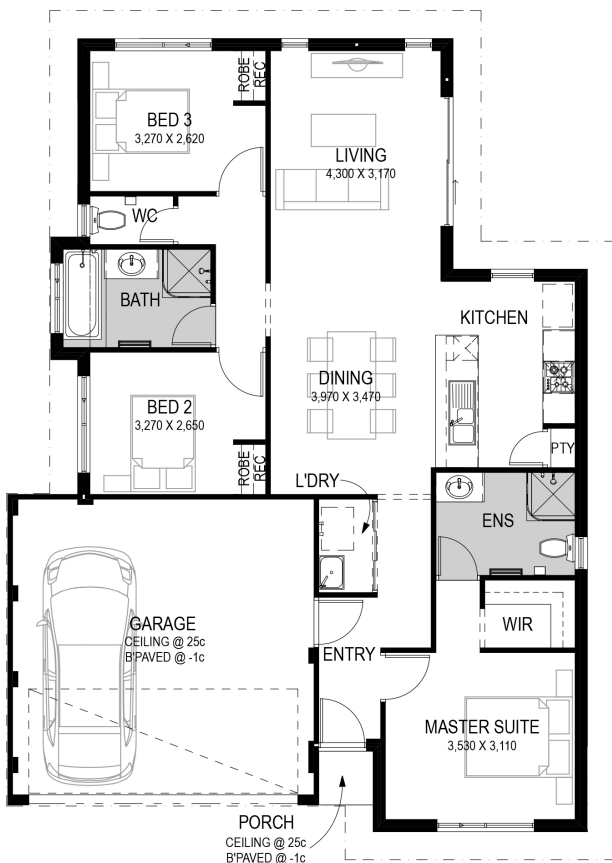

10m (c) x 22m

270sqm

The POINT

3  2  2 

FROM
\$275,480*

- Twin Fisher & Paykel 600mm Ovens
- 30 LED Downlights
- Quality Flooring Throughout
- 3 X Bluetooth Dimmers
- Security System
- 900mm hotplate & Canopy