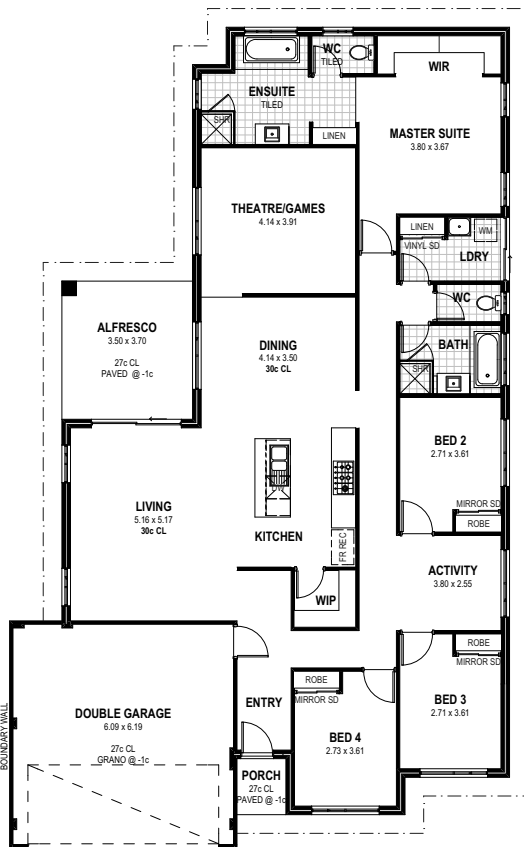

17m x 30m

510m²

The Oder

4  2  2 

FROM

\$421,990*

1. 30c Ceilings throughout (excluding alfresco, garage and porch)
2. Carpets to Bedrooms & Theatre
3. 450 X 450 Ceramic Tiles to Main Living Area
4. Roller Blinds to windows & sliding doors (excluding wet areas)
5. Essastone to kitchen bench tops
6. Mirror sliders to robes & Vinyl slider to linen