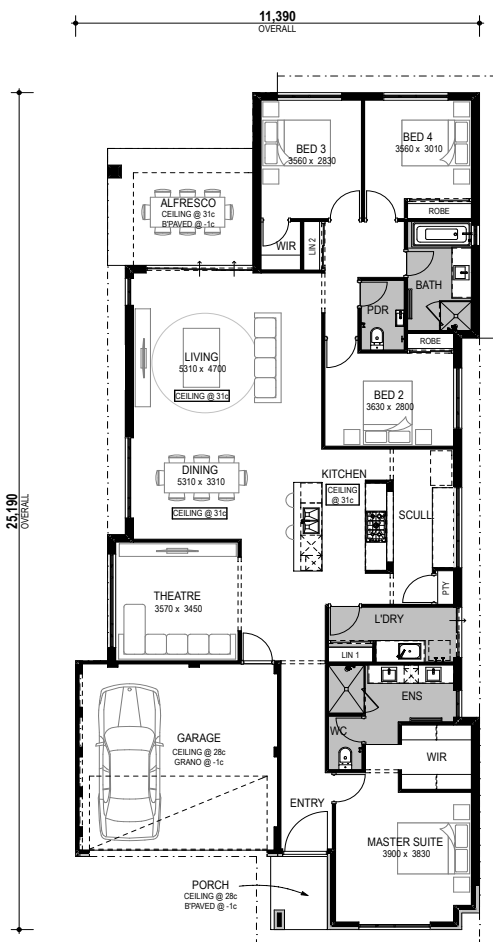

12.5m x 30m

375m²

The Cascia

4  2  2 

FROM
\$390,000*

1. Your choice of 6 architectural elevations complete with acrylic render
2. Gourmet kitchen with luxury 900mm Smeg italian appliances, plus smeg cooking experience, Essastone benchtops throughout.
3. LED lighting throughout + Intelligent Homes and Clipsal Shneider clipspec electrical design consult.
4. Tier 1 cell Solar photovoltaic (up to 3.7Kw) + minimum NatHERS 6 star energy guarantee.