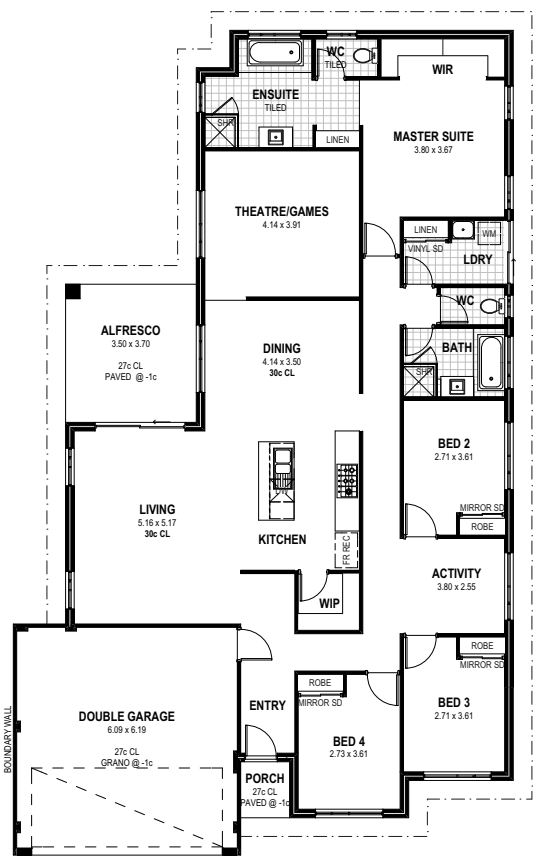

17m x 30m

510m²

* Artist impression only

The Oder

4 2 2

FROM
\$421,990*

1. 30c Ceilings throughout (excluding alfresco, garage and porch)
2. Carpets to Bedrooms & Theatre
3. 450 X 450 Ceramic Tiles to Main Living Area
4. Roller Blinds to windows & sliding doors (excluding wet areas)
5. Essastone to kitchen bench tops
6. Mirror sliders to robes & Vinyl slider to linen