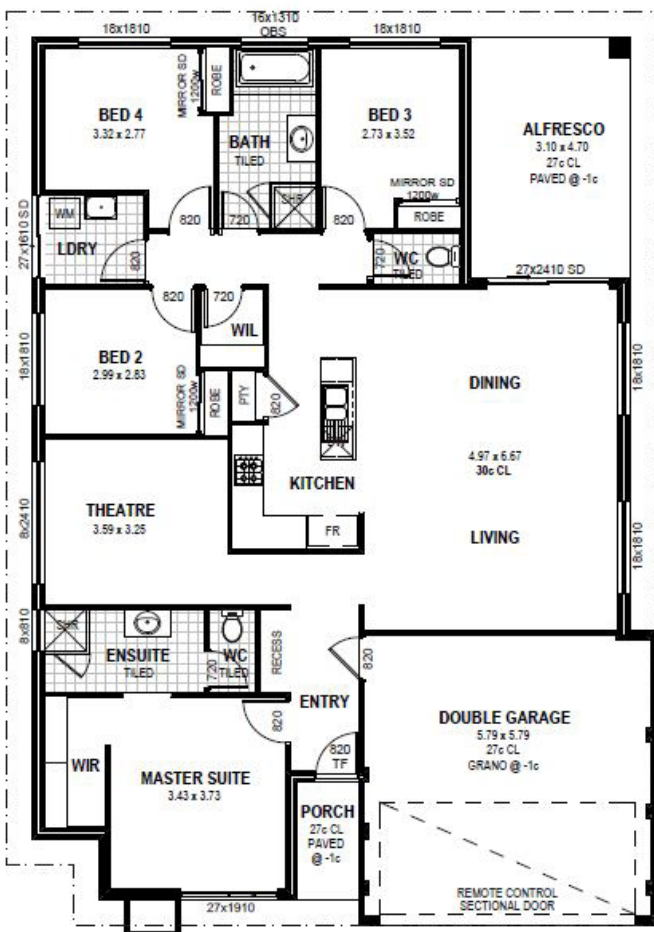

15m x 30m

450m²

The Value

4  2  2 

FROM

\$338,640*

- Color bond roof and gutters
- 900mm appliances
- Lifetime transferable structural guarantee
- 6 month maintenance period
- Double glazing throughout home *limited time only
- FREE DOUBLE GLAZING THROUGHOUT*