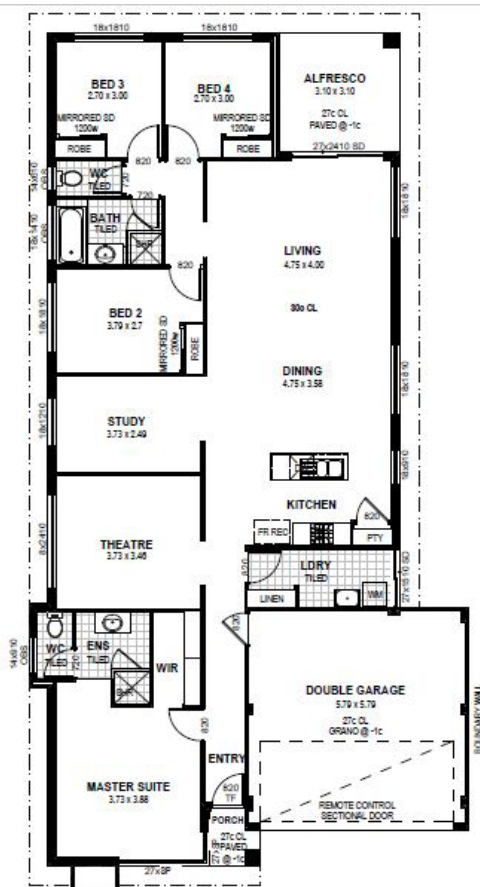

12.5m x 30m

375m²

The Ursa

4  2  2 

FROM

\$346,640*

- Daikin reverse cycle AC throughout home
- Essastone tops in kitchen
- High 30c ceilings throughout home
- Flooring and window coverings throughout
- Upgraded designer flick mixer tapware throughout
- Free \$1000 pre-start voucher for first 10 enquires!