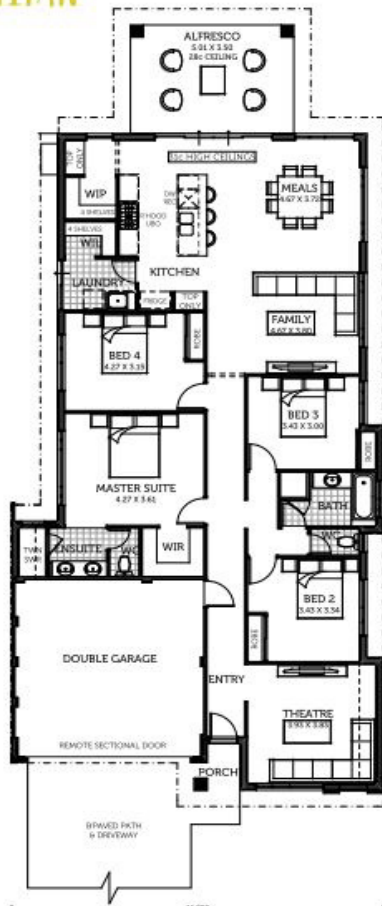

12.5m x 30m

375m<sup>2</sup>

THE TITAN

**The Titan**

4  2  2 

FROM

**\$360,500\***

- 3 Designer Elevations
- Double Basin & Double Shower to Ensuite
- Walk in Butler's Pantry
- Generous Alfresco
- Four Bedrooms with WIRs
- Spacious Theatre