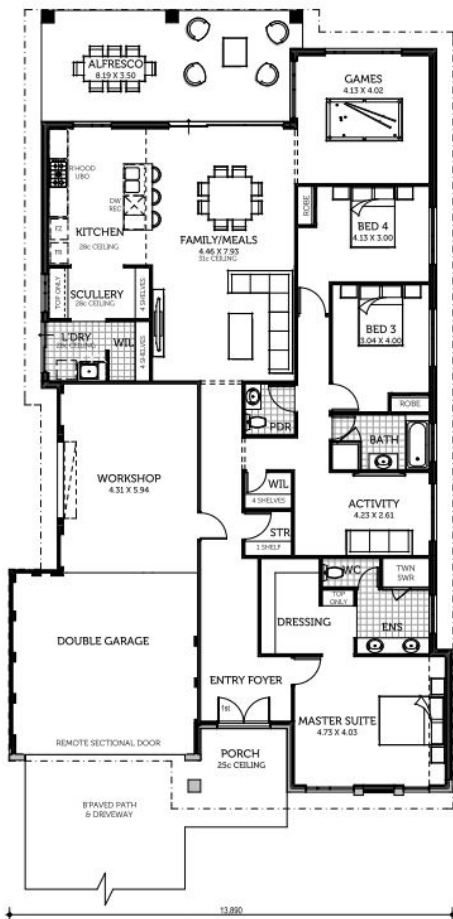

15m x 30m

450m<sup>2</sup>

## The Empire Workshop

3  2  2 

FROM

**\$395,500\***

- Large Workshop
- Double Door Entry
- Designer Elevations
- Large Games Room
- Powder Room
- Store Room

Jeremy O'Donoghue  
0420 411 634

\* Prices subject to change without notice.  
Photos for illustrative purposes only and  
may not comply with design guidelines.