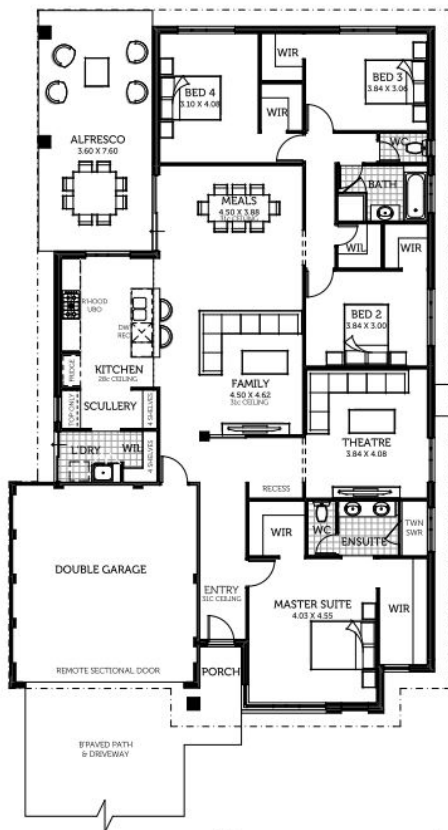

15m x 30m

450m²

THE **COLOSSUS**

The Colossus

4  2  2 

FROM
\$384,500*

- Entertainer Alfresco
- 2X Walk in Linen
- 3 Designer Elevations
- His & Hers Robes to Master Suite
- 4 Huge Bedrooms with WIRs
- Double Basin & Twin Shower to Ensuite