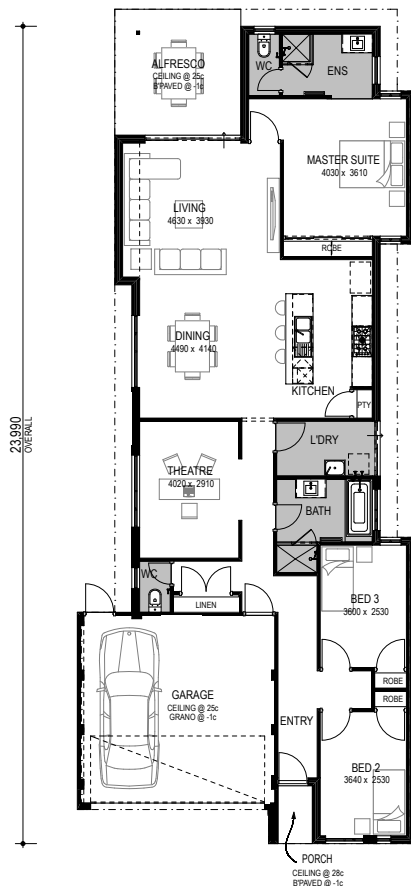

10.5m x 30m

315m²

The Camden

4  2  2 

FROM

\$302,890*

- Fujitsu reverse cycle air-con with 4 zones
- 600x600 floor tiles or Timber Laminate
- Carpet with underlay
- Roller blinds throughout
- Essa-stone bench top
- Clipsal Iconic smart wired home
- 900mm SMEG kitchen appliances