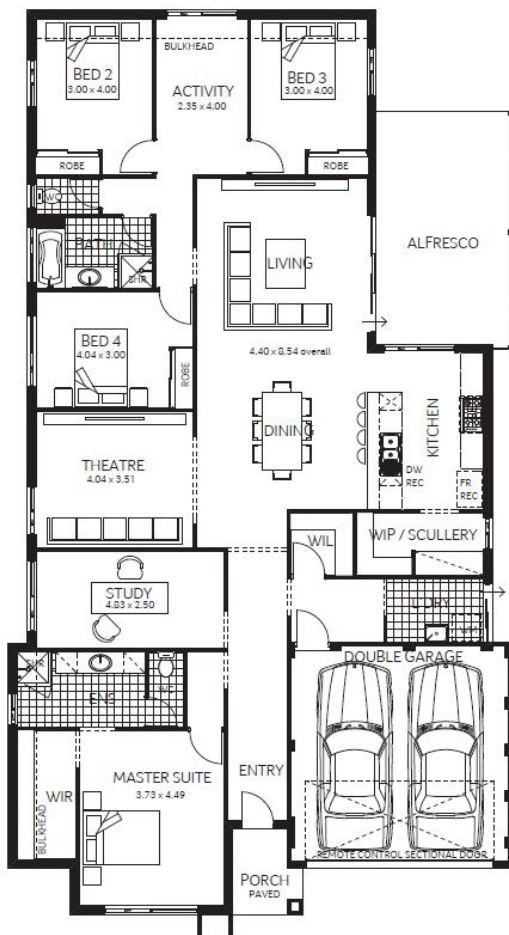

15m x 30m

450m²

The Universal

4  2  2 

FROM

\$407,730*

- Feature Elevation
- Carpets and Tiles
- 31c to Kitchen/Living/Dining and 28c to Alfresco
- R/C air con
- Stone tops throughout
- Led Lights, Blinds and Overhead Cupboards package