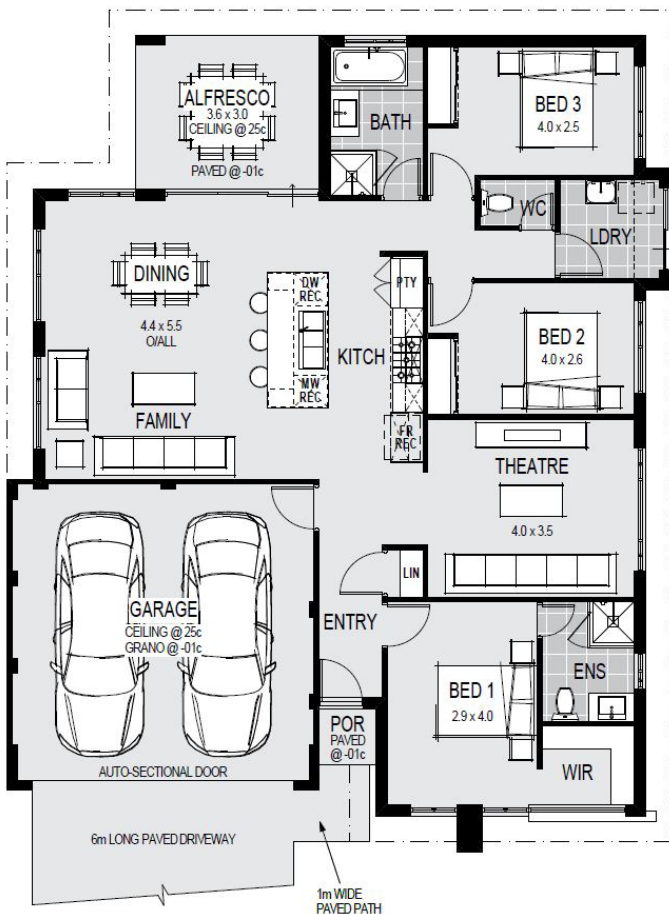

15m x 20m

300m²

The Bari

3  2  2 

FROM

\$327,190*

- \$30K designer kitchen
- Reverse Cycle Panasonic ducted AIR CON
- 31c ceilings to Living Areas
- Stone benchtops throughout the house
- European fixtures & Fittings
- Carpets, Tiles, Blinds throughout