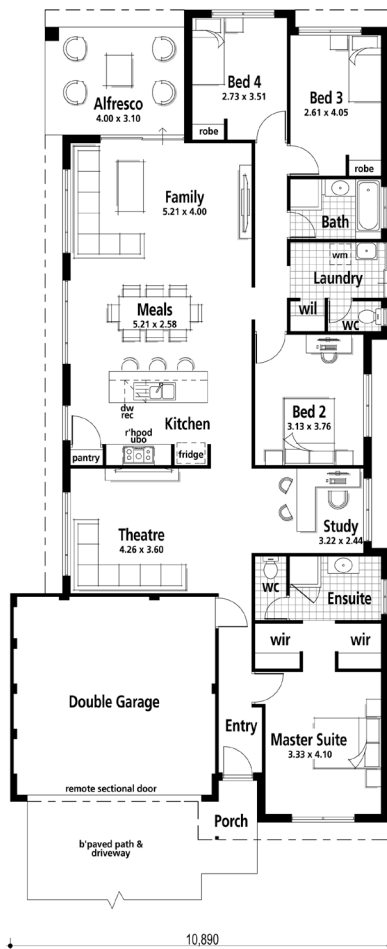

12.5m x 30m

375m²

The Achiever

4  2  2 

FROM

\$362,875*

- Includes feature elevation
- High ceilings throughout
- Stone benchtops
- Floor tiles, carpets and blinds throughout.
- HIA most affordable builder winner
- Lifetime structural warranty