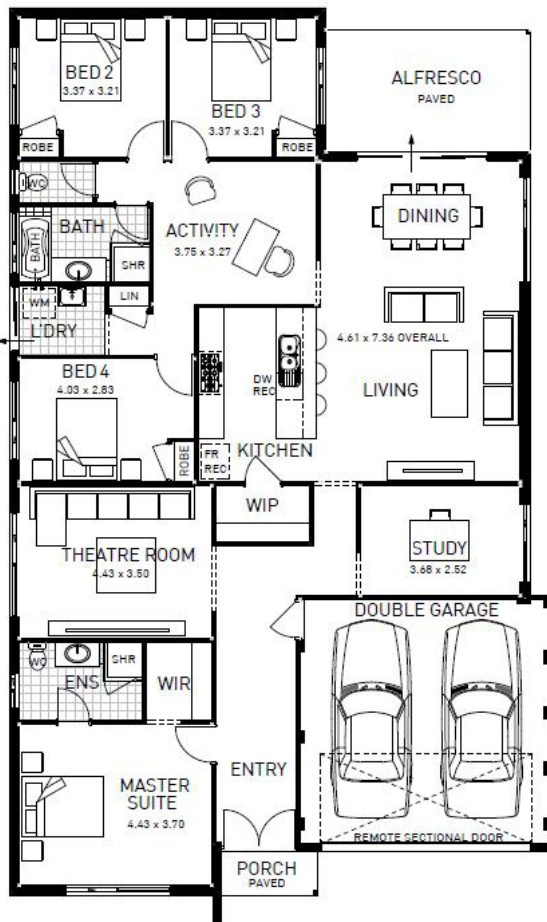

15m x 30m

450m²

The Revolution

4  2  2 

FROM

\$385,410*

- Feature Elevation
- Carpets and Tiles
- 31c to Kitchen/Living/Dining and 28c to Alfresco
- R/C air con
- Stone tops throughout
- Led Lights, Blinds and Overhead Cupboards package