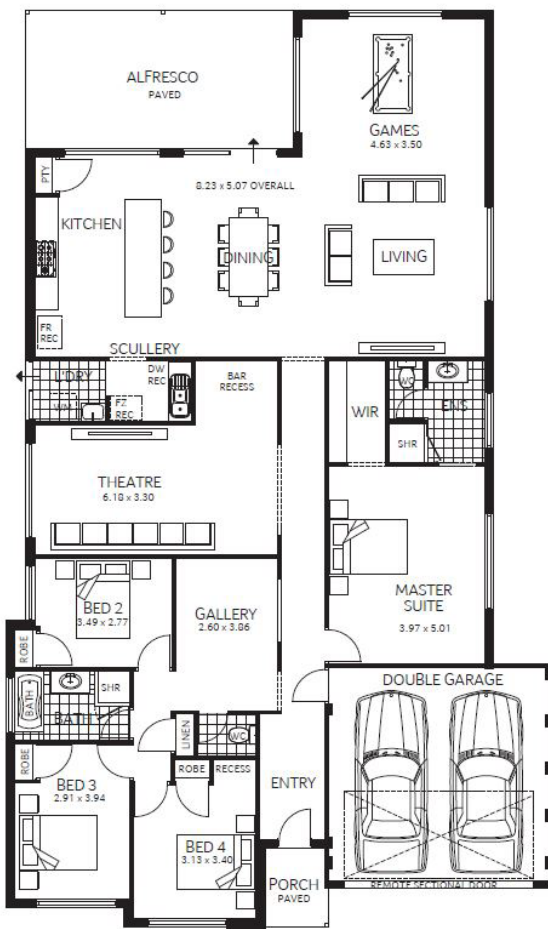

15m x 30m

450m²

The Monument

4  2  2 

FROM

\$356,410*

- Feature Elevation
- Carpets and Tiles
- R/C air con
- 31c to Kitchen/Living/Dining/Games 28c to Alfresco
- Stone tops throughout
- Leds, blinds and overhead cupboards package